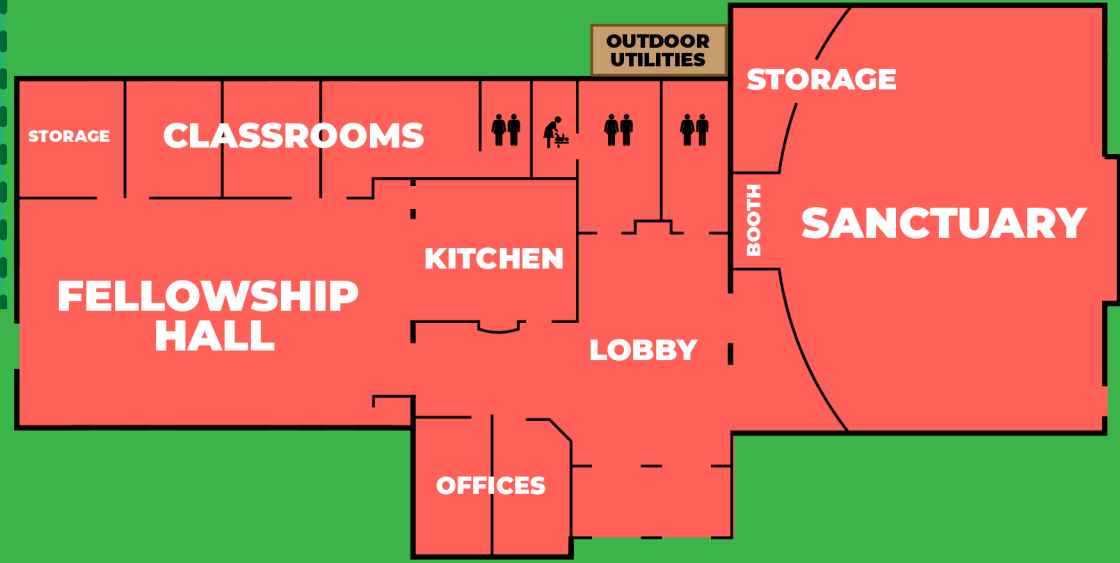

WESTSIDE LUTHERAN CHURCH

MARION ROAD

SIDEWALK

DRIVEWAY